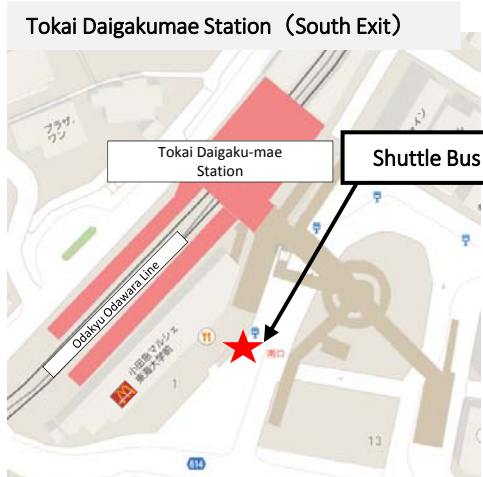

Shuttle Bus Services

There is shuttle bus service between Tokai Daigaku-mae Station to the campus (near Registration).

Fare One-way: 250 JPY Round-trip: 400 JPY *We do NOT accept payment by prepaid IC card.

*Payment should be made when getting on/off inside the campus. If you wish to buy round-trip tickets, please ask the staff at the bus stop inside the campus.

*Bus ticket office will be set up near the shuttle bus stop inside the campus. There will be no ticket office at Tokai Daigaku-mae Station.

*Please bring small changes with you in advance.

*Congestion will be expected during peak hours.

*There is route bus services between Tokai Daigaku-mae Station to the North Gate of the campus. (One-way: 180 JPY)