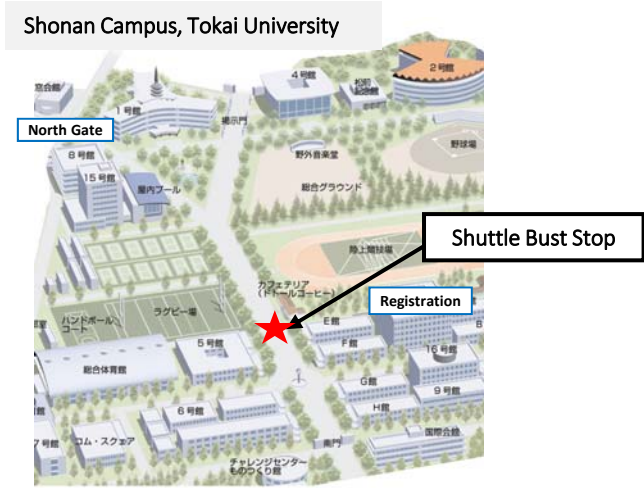

Shuttle Bus Services

There is shuttle bus service between Tokai Daigaku-mae Station to the campus (near Registration).

Fare One-way: 250 JPY Round-trip: 400 JPY *We do NOT accept payment by prepaid IC card.

*Payment should be made when getting on/off inside the campus. If you wish to buy round-trip tickets, please ask the staff at the bus stop inside the campus.

*Bus ticket office will be set up near the shuttle bus stop inside the campus. There will be no ticket office at Tokai Daigaku-mae Station.

*Please bring small changes with you in advance.

*Congestion will be expected during peak hours.

*There is route bus services between Tokai Daigaku-mae Station to the North Gate of the campus. (One-way: 180 JPY)