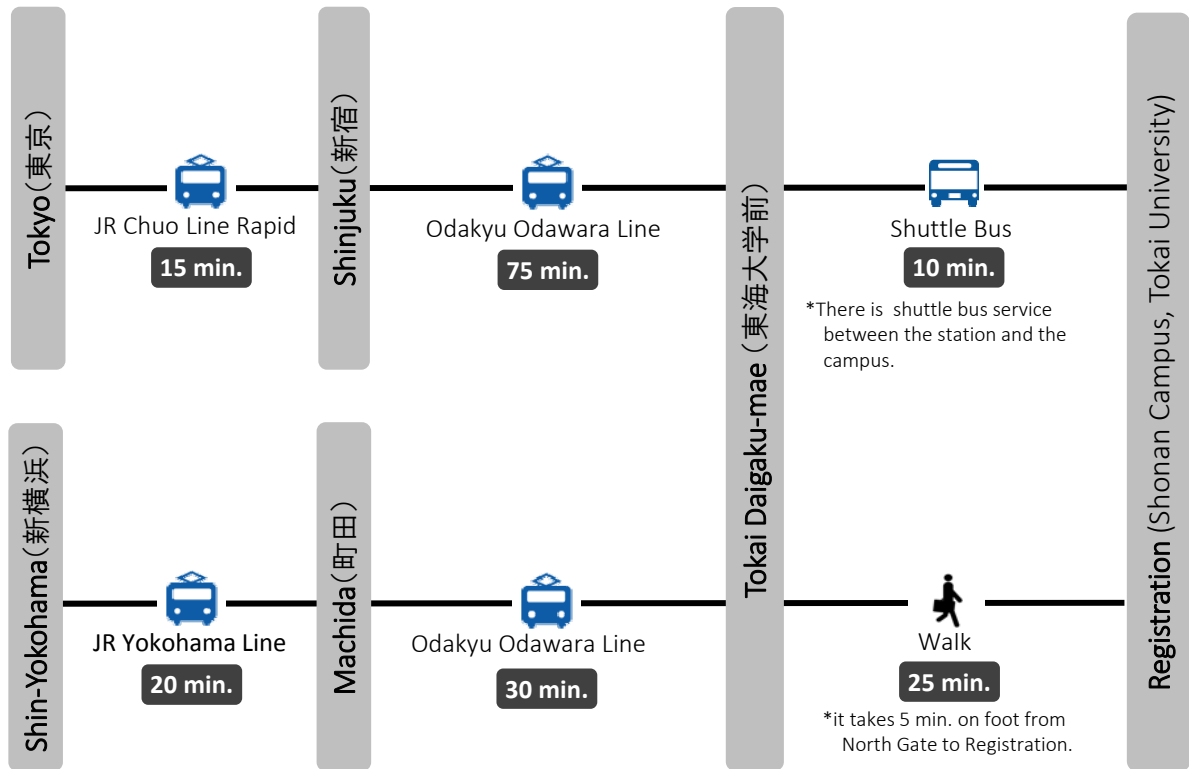

Access

There is no parking space available on the campus. Please use the public transportation. Please avoid street parking as a courtesy to the neighbors.

Shuttle Bus Services

There is shuttle bus service between Tokai Daigaku-mae Station to the campus (near Registration).

Fare One-way: 250 JPY Round-trip: 400 JPY *We do NOT accept payment by prepaid IC card.

*Payment should be made when getting on/off inside the campus. If you wish to buy round-trip tickets, please ask the staff at the bus stop inside the campus.

*Bus ticket office will be set up near the shuttle bus stop inside the campus. There will be no ticket office at Tokai Daigaku-mae Station.

*Please bring small changes with you in advance.

*Congestion will be expected during peak hours.

*There is route bus services between Tokai Daigaku-mae Station to the North Gate of the campus. (One-way: 180 JPY)

Map